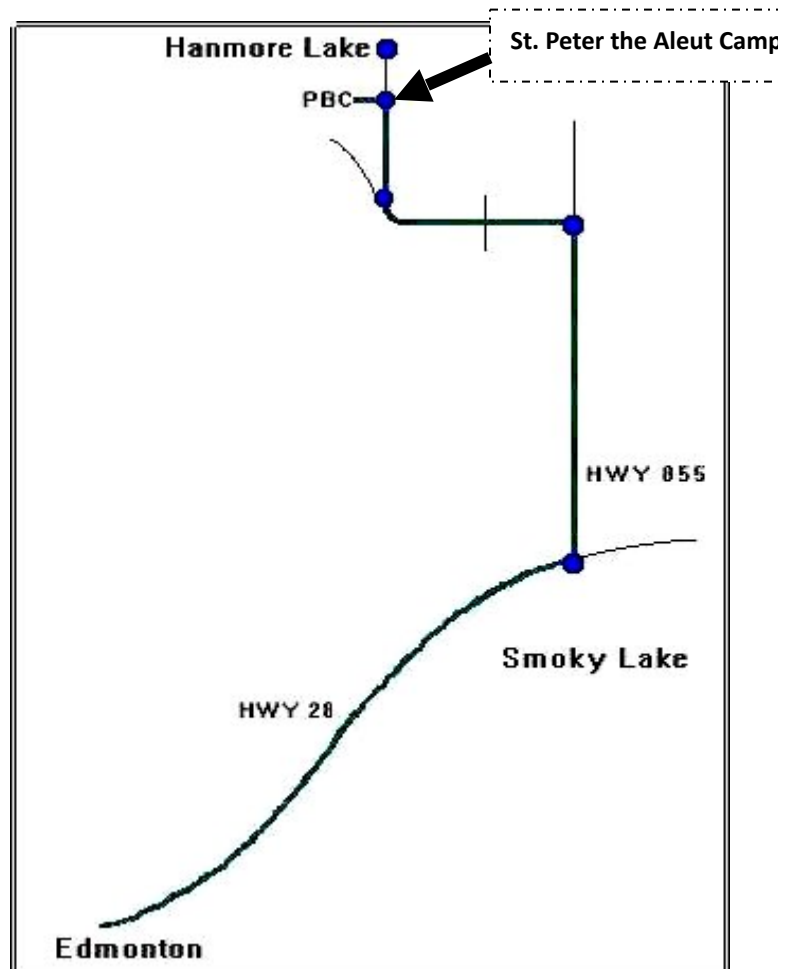

Peter the Aleut Camp.

Getting to Camp:

Physical Location: 61342 Rge. Rd. 175

- Travel 16.1 Km North from the town of Smoky Lake on Highway #855
- Follow the signs after 16.1 Km *see note below*
- 3.2 km West
- 3.2 km North